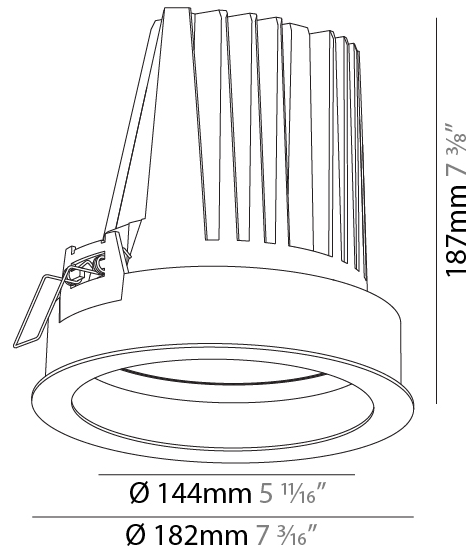

RATINGS AND CERTIFICATIONS

Certified By: Certified for North American Standards
IP rating: IP20