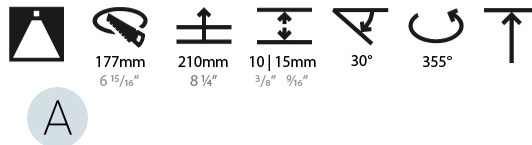

RATINGS AND CERTIFICATIONS

Certified By: Certified for North American Standards
IP rating: IP20