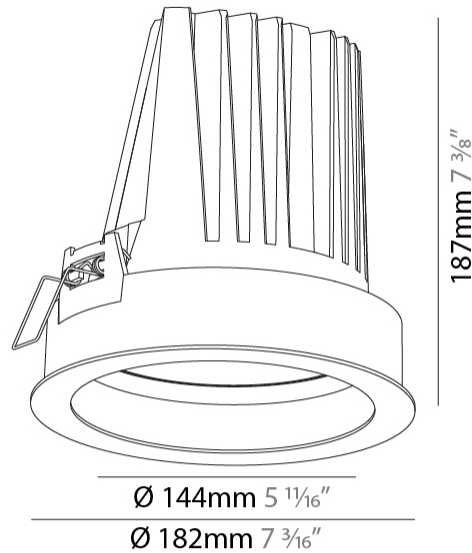

RATINGS AND CERTIFICATIONS

Certified By: Certified for North American Standards
IP rating: IP20