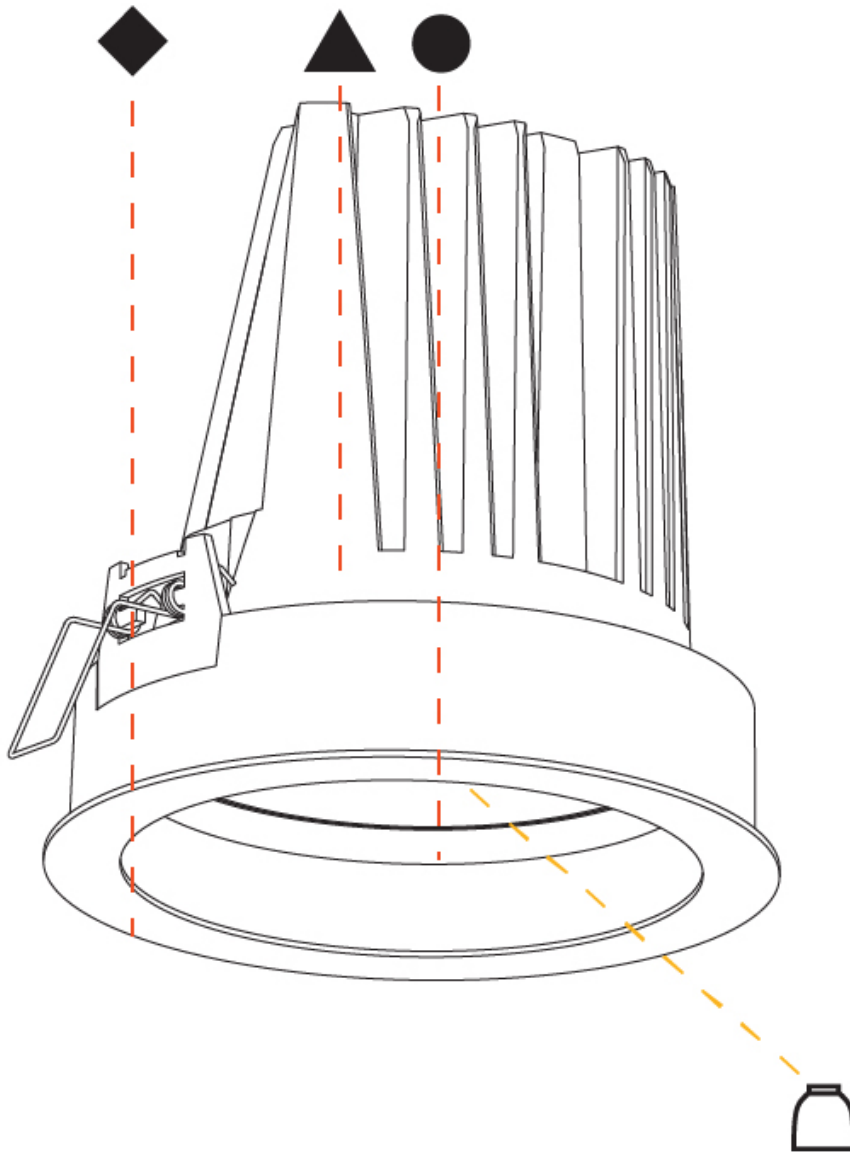

MECHANIQ ROUND COMFORT RECESSED

A35058-

PROJECT _____

TYPE _____

SPECIFIER _____

QUANTITY _____

DATE _____

A