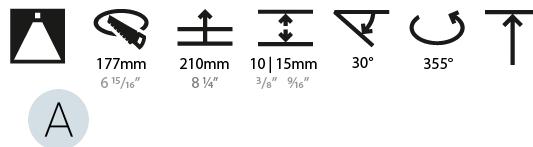

RATINGS AND CERTIFICATIONS

Certified By: Certified for North American Standards
IP rating: IP20